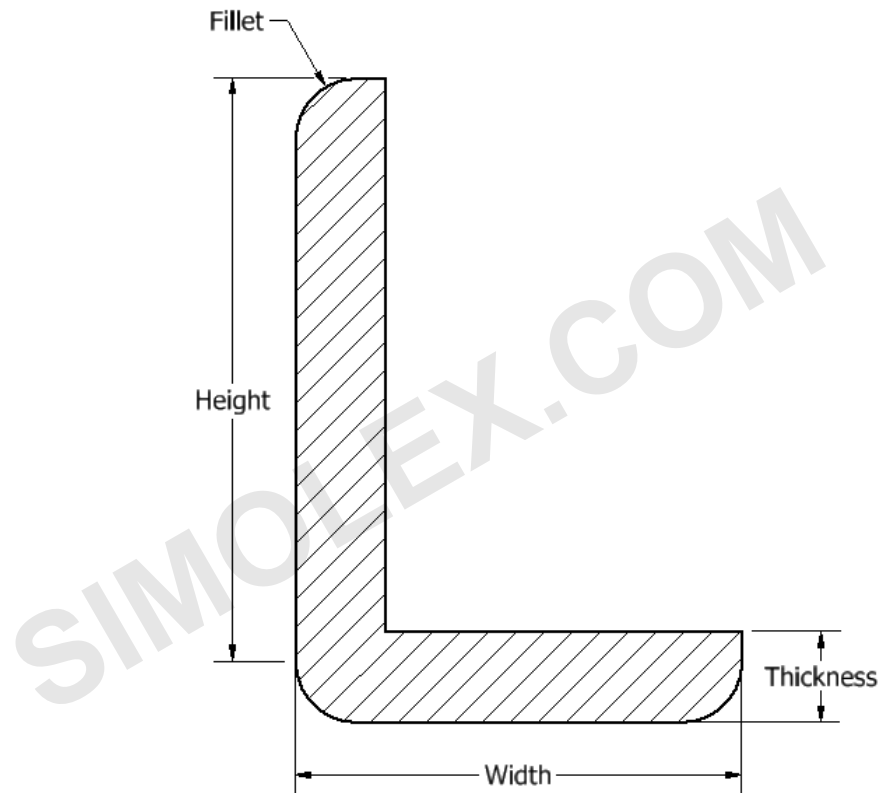

Fax : (734) 453 – 6120

Website: <http://simolex.com>

Part	L2
Width	
Height	
Thickness	
Fillet	
Material Hardness	
Customer Notes	

**Note: Indicate all the necessary dimensions in the drawing. If there is extra dimensional details you want to provide us, please indicate it in the drawing.**

14505 Keel Street, Plymouth, MI 48170

Phone : (734) 453 – 4500

Fax : (734) 453 – 6120

Website: <http://simolex.com>

Part	L3
Width	
Height	
Thickness	
Fillet	
Material Hardness	
Customer Notes	

**Note: Indicate all the necessary dimensions in the drawing. If there is extra dimensional details you want to provide us, please indicate it in the drawing.**