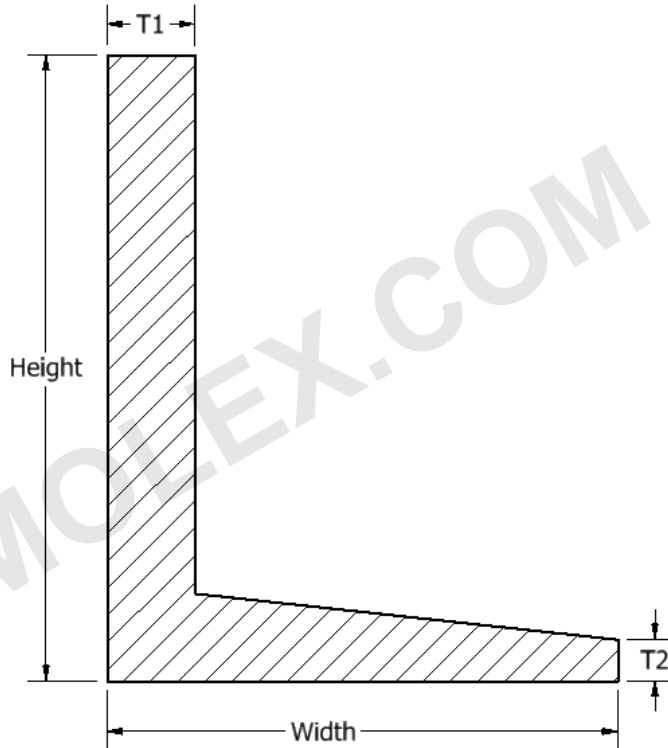

Fax : (734) 453 – 6120

Website: <http://simolex.com>

Part	L2
Width	
Height	
Thickness	
Fillet	
Material Hardness	
Customer Notes	

**Note: Indicate all the necessary dimensions in the drawing. If there is extra dimensional details you want to provide us, please indicate it in the drawing.**

14505 Keel Street, Plymouth, MI 48170

Phone : (734) 453 – 4500

Fax : (734) 453 – 6120

Website: <http://simolex.com>

Part	L3
Width	
Height	
Thickness	
Fillet	
Material Hardness	
Customer Notes	

**Note: Indicate all the necessary dimensions in the drawing. If there is extra dimensional details you want to provide us, please indicate it in the drawing.**

14505 Keel Street, Plymouth, MI 48170

Phone : (734) 453 – 4500

Fax : (734) 453 – 6120

Website: <http://simolex.com>

Part	L4
Width	
Height	
T1	
T2	
Material Hardness	
Customer Notes	

**Note: Indicate all the necessary dimensions in the drawing. If there is extra dimensional details you want to provide us, please indicate it in the drawing.**