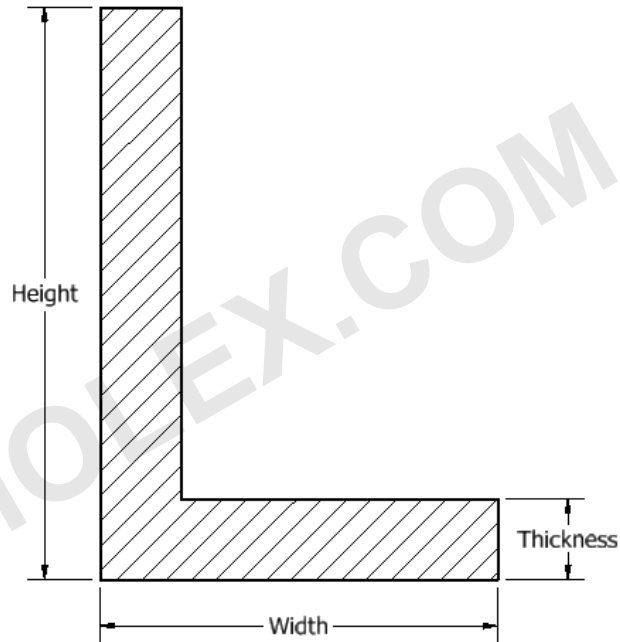

**Simolex Rubber Corporation**  
<http://simolex.com>

14505 Keel Street, Plymouth, MI 48170

Phone : (734) 453 – 4500

Fax : (734) 453 – 6120

Website: <http://simolex.com>

Part	L1
Width	
Height	
Thickness	
Material Hardness	
Customer Notes	

**Note: Indicate all the necessary dimensions in the drawing. If there is extra dimensional details you want to provide us, please indicate it in the drawing.**

14505 Keel Street, Plymouth, MI 48170

Phone : (734) 453 – 4500

Fax : (734) 453 – 6120

Website: <http://simolex.com>

Part	L2
Width	
Height	
Thickness	
Fillet	
Material Hardness	
Customer Notes	

**Note: Indicate all the necessary dimensions in the drawing. If there is extra dimensional details you want to provide us, please indicate it in the drawing.**