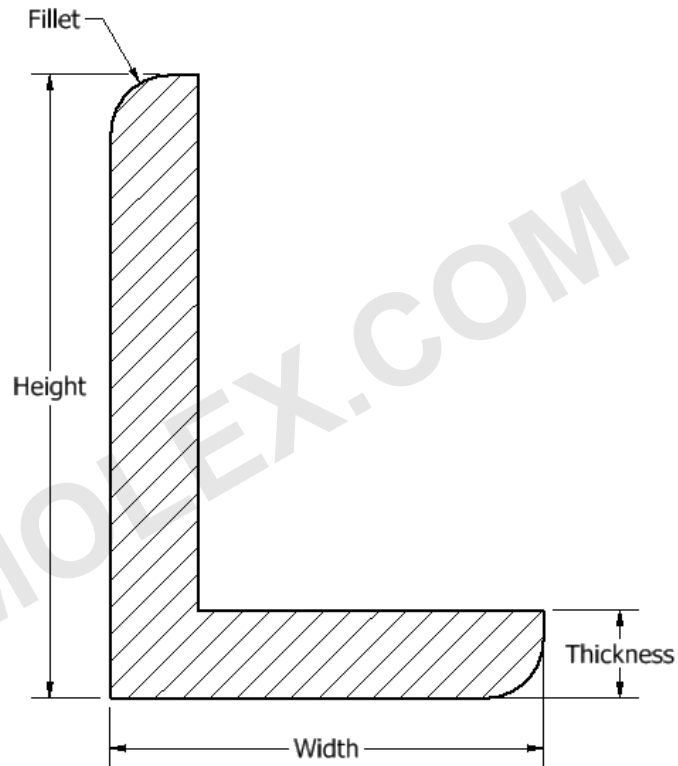

**Note: Indicate all the necessary dimensions in the drawing. If there is extra dimensional details you want to provide us, please indicate it in the drawing.**

14505 Keel Street, Plymouth, MI 48170

Phone : (734) 453 – 4500

Fax : (734) 453 – 6120

Website: <http://simolex.com>

Part	L2
Width	
Height	
Thickness	
Fillet	
Material Hardness	
Customer Notes	

**Note: Indicate all the necessary dimensions in the drawing. If there is extra dimensional details you want to provide us, please indicate it in the drawing.**

14505 Keel Street, Plymouth, MI 48170

Phone : (734) 453 – 4500

Fax : (734) 453 – 6120

Website: <http://simolex.com>

Part	L3
Width	
Height	
Thickness	
Fillet	
Material Hardness	
Customer Notes	

**Note: Indicate all the necessary dimensions in the drawing. If there is extra dimensional details you want to provide us, please indicate it in the drawing.**