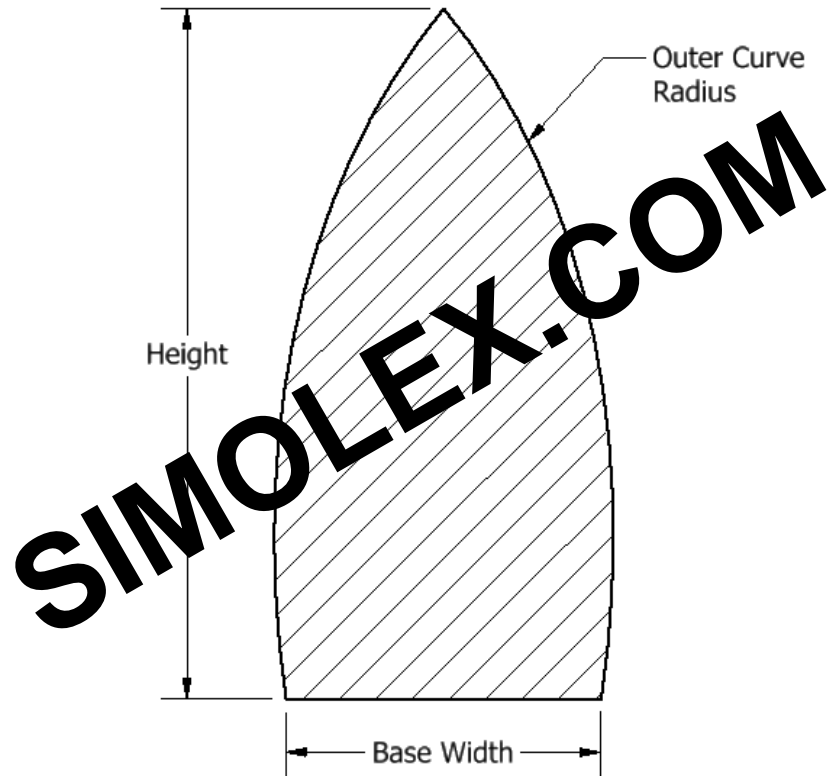

14505 Keel Street, Plymouth, MI 48170

Phone : (734) 453 – 4500

Fax : (734) 453 – 6120

Website: <http://simolex.com>

Part	Bullet6
Base Width	
Height	
Outer Curve Radius	
Material Hardness	
Customer Notes	

**Note: Indicate all the necessary dimensions in the drawing. If there is extra dimensional details you want to provide us, please indicate it in the drawing.**