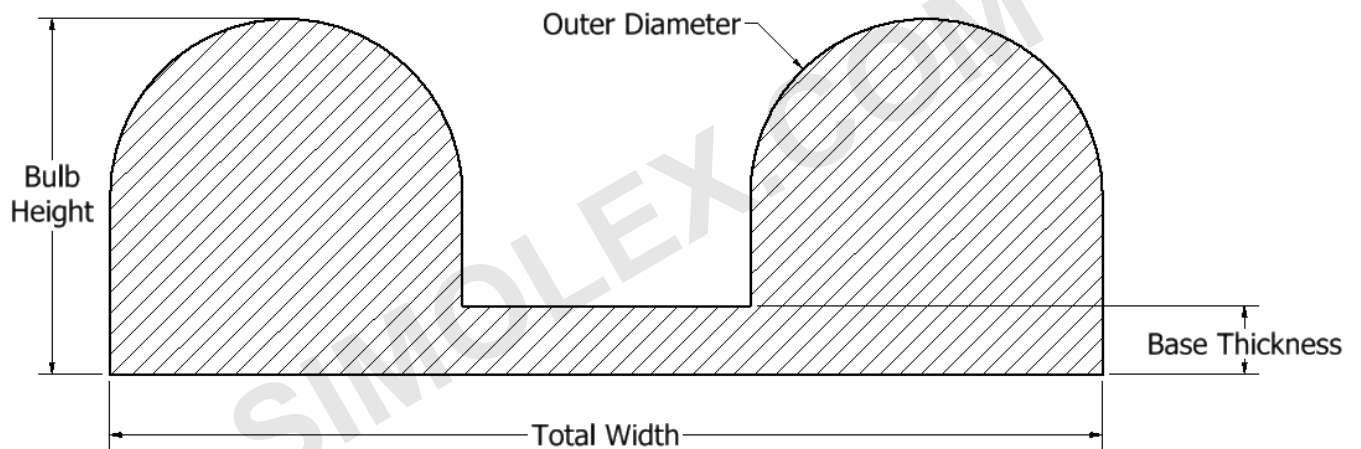

Note: Indicate all the necessary dimensions in the drawing. If there is extra dimensional details you want to provide us, please indicate it in the drawing.

14505 Keel Street, Plymouth, MI 48170

Phone : (734) 453 – 4500

Fax : (734) 453 – 6120

Website: <http://simolex.com>

Part	DB12
Total Width	
Bulb Height	
Base Thickness	
Outer Diameter	
Material Hardness	
Customer Notes	

Note: Indicate all the necessary dimensions in the drawing. If there is extra dimensional details you want to provide us, please indicate it in the drawing.