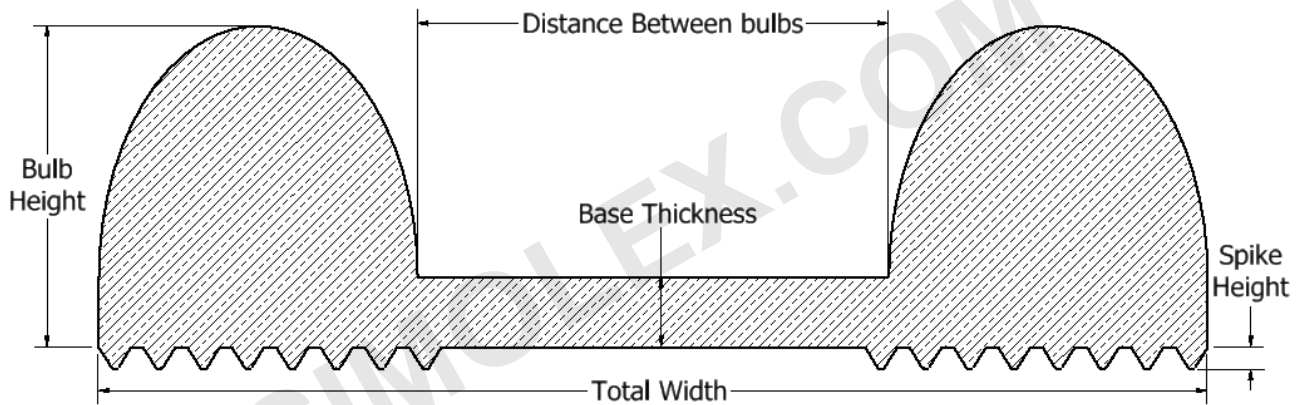

Note: Indicate all the necessary dimensions in the drawing. If there is extra dimensional details you want to provide us, please indicate it in the drawing.

14505 Keel Street, Plymouth, MI 48170

Phone : (734) 453 – 4500

Fax : (734) 453 – 6120

Website: <http://simolex.com>

Part	DB10
Total Width	
Bulb Height	
Base Thickness	
Spike Height	
Distance Between Bulbs	
Material Hardness	
Customer Notes	

Note: Indicate all the necessary dimensions in the drawing. If there is extra dimensional details you want to provide us, please indicate it in the drawing.