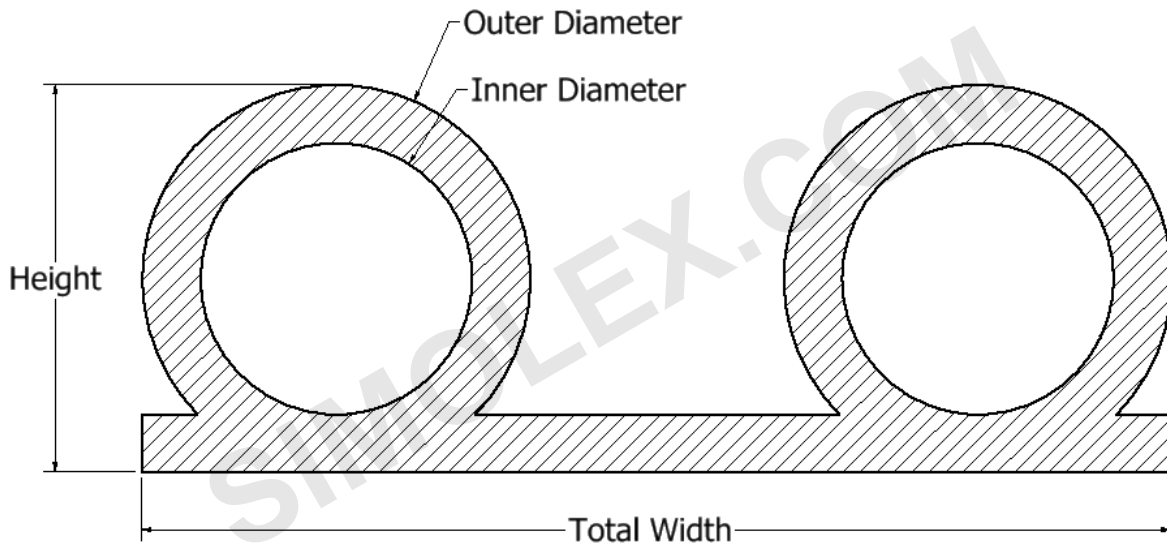

Part	DB3
Total Width	
Height	
Outer Diameter	
Inner Diameter	
Material Hardness	
Customer Notes	

Note: Indicate all the necessary dimensions in the drawing. If there is extra dimensional details you want to provide us, please indicate it in the drawing.