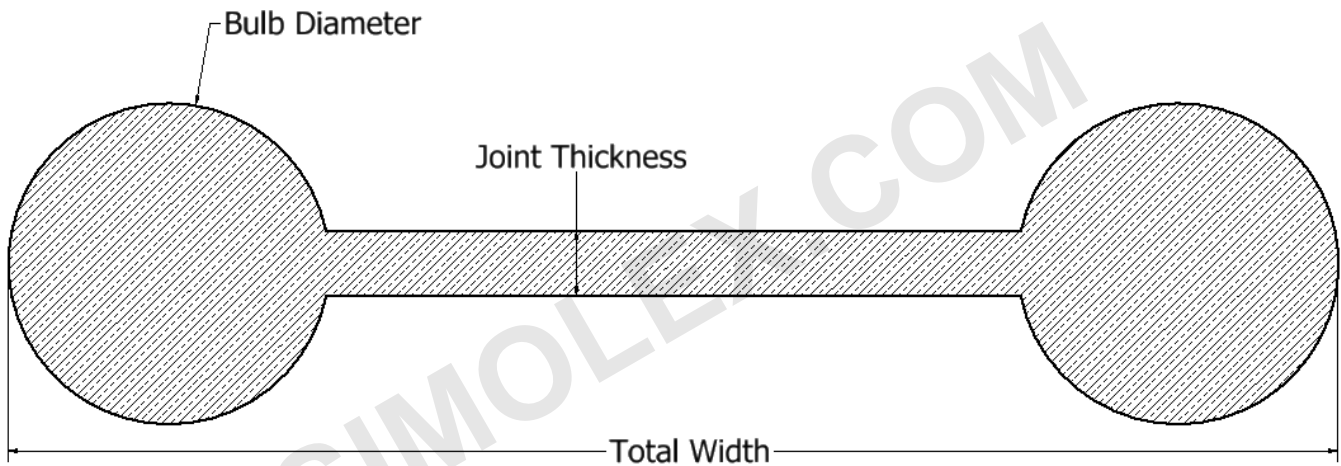

Note: Indicate all the necessary dimensions in the drawing. If there is extra dimensional details you want to provide us, please indicate it in the drawing.

14505 Keel Street, Plymouth, MI 48170

Phone : (734) 453 – 4500

Fax : (734) 453 – 6120

Website: <http://simolex.com>

Part	DB14
Width	
Bulb Diameter	
Joint Thickness	
Material Hardness	
Customer Notes	

Note: Indicate all the necessary dimensions in the drawing. If there is extra dimensional details you want to provide us, please indicate it in the drawing.