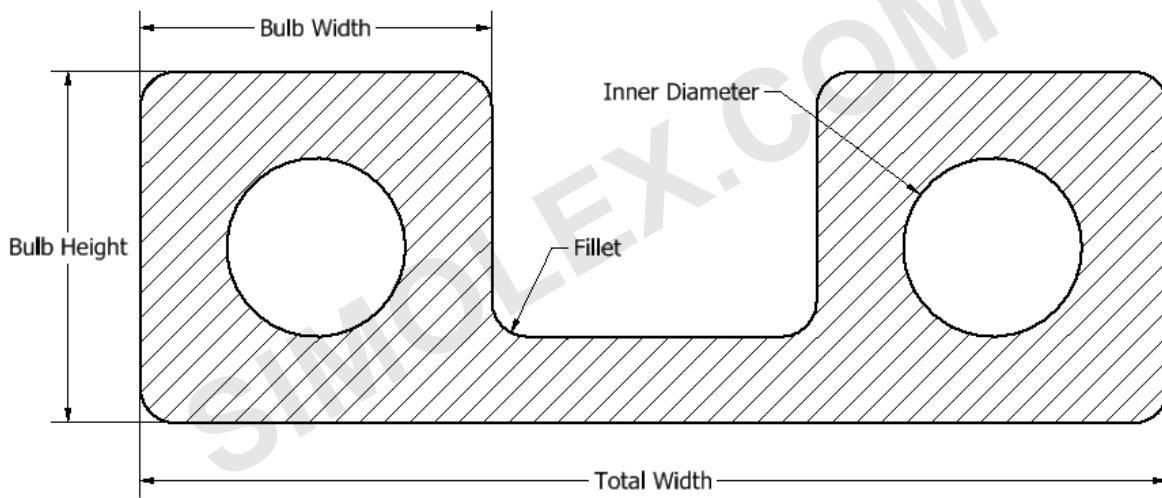

Fax : (734) 453 – 6120

Website: <http://simolex.com>

Part	DB2
Total Width	
Bulb Height	
Bulb Width	
Fillet	
Inner Diameter	
Material Hardness	
Customer Notes	

Note: Indicate all the necessary dimensions in the drawing. If there is extra dimensional details you want to provide us, please indicate it in the drawing.