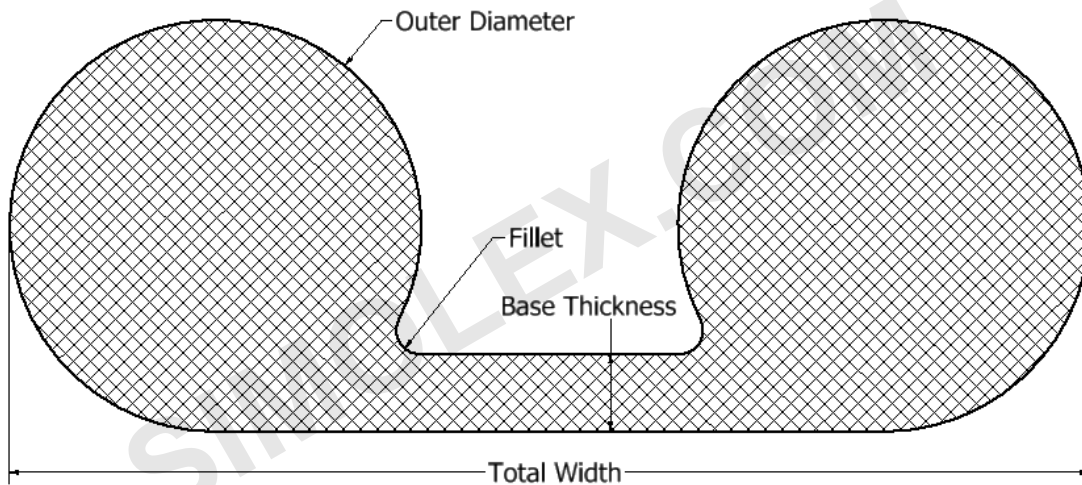

Part	DB11
Total Width	
Fillet	
Outer Diameter	
Base Thickness	
Material Hardness	
Customer Notes	

Note: Indicate all the necessary dimensions in the drawing. If there is extra dimensional details you want to provide us, please indicate it in the drawing.