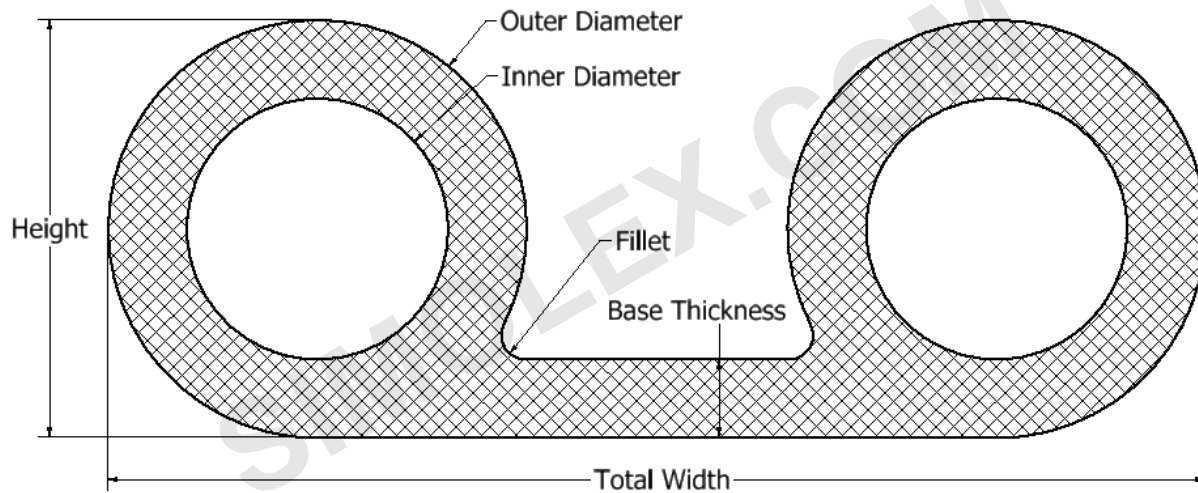

Note: Indicate all the necessary dimensions in the drawing. If there is extra dimensional details you want to provide us, please indicate it in the drawing.

14505 Keel Street, Plymouth, MI 48170

Phone : (734) 453 – 4500

Fax : (734) 453 – 6120

Website: <http://simolex.com>

Part	DB6
Total Width	
Height	
Outer Diameter	
Inner Diameter	
Fillet	
Base Thickness	
Material Hardness	
Customer Notes	

Note: Indicate all the necessary dimensions in the drawing. If there is extra dimensional details you want to provide us, please indicate it in the drawing.