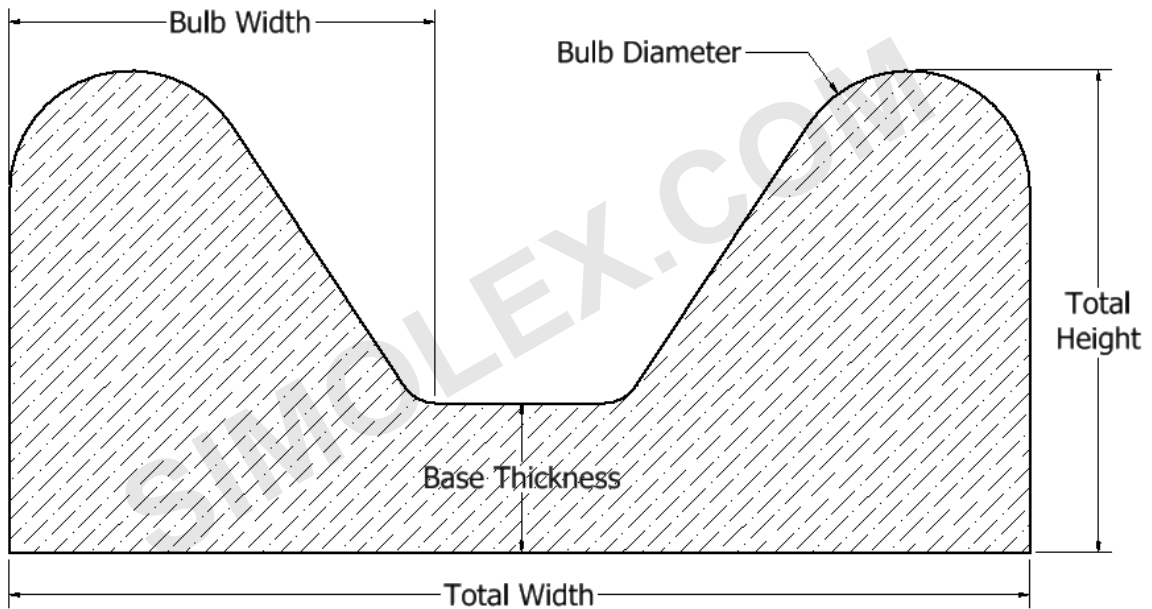

Part	DB13
Total Width	
Total Height	
Bulb Width	
Bulb Diameter	
Base Thickness	
Material Hardness	
Customer Notes	

Note: Indicate all the necessary dimensions in the drawing. If there is extra dimensional details you want to provide us, please indicate it in the drawing.