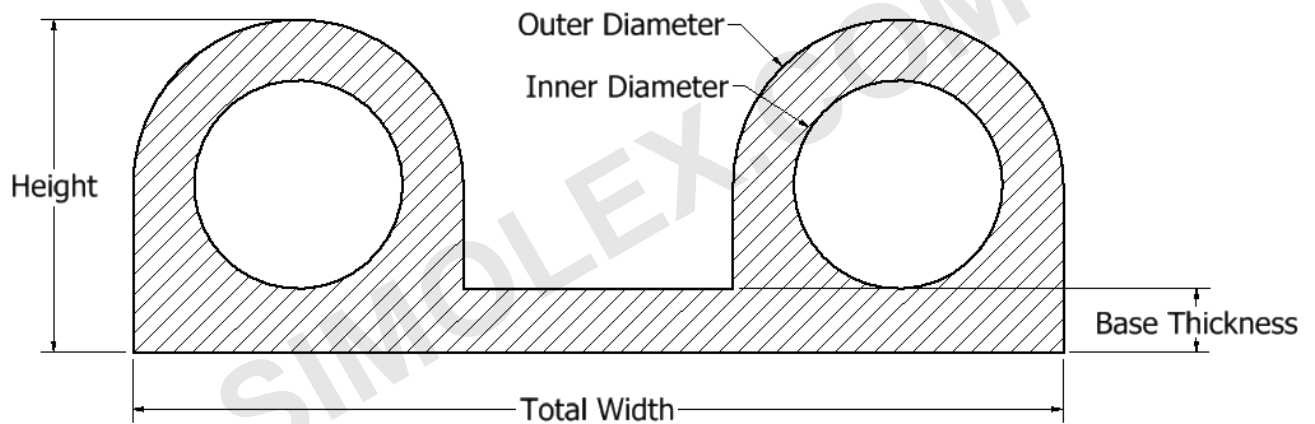

Note: Indicate all the necessary dimensions in the drawing. If there is extra dimensional details you want to provide us, please indicate it in the drawing.

14505 Keel Street, Plymouth, MI 48170

Phone : (734) 453 – 4500

Fax : (734) 453 – 6120

Website: <http://simolex.com>

Part	DB4
Total Width	
Height	
Base Thickness	
Outer Diameter	
Inner Diameter	
Material Hardness	
Customer Notes	

Note: Indicate all the necessary dimensions in the drawing. If there is extra dimensional details you want to provide us, please indicate it in the drawing.