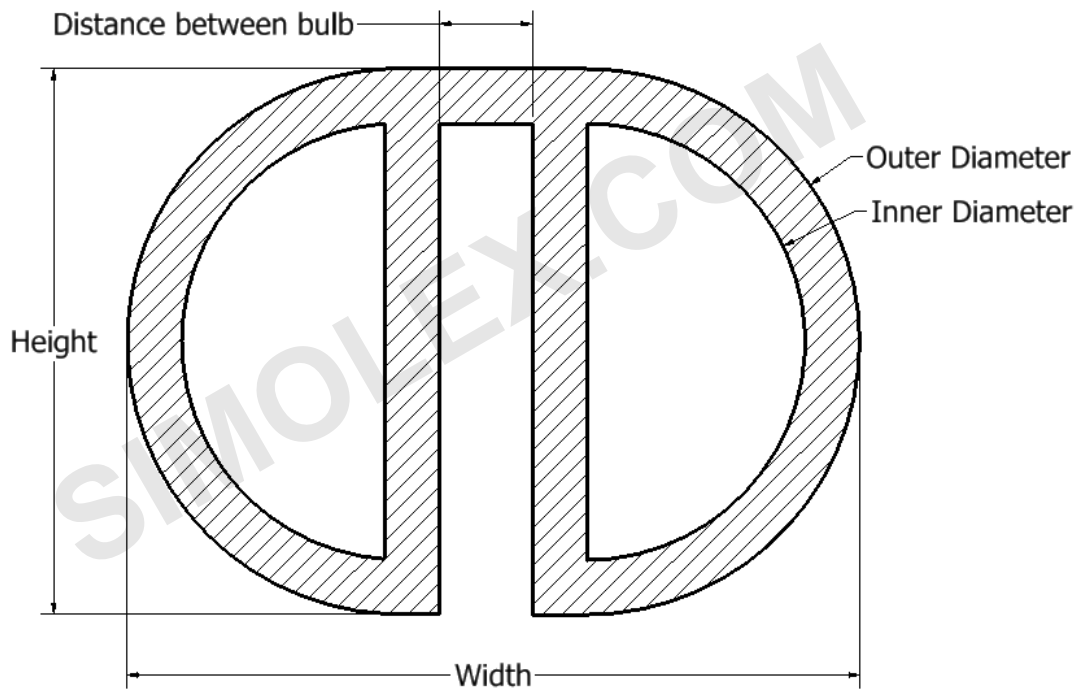

Simolex Rubber Corporation
<http://simolex.com>

14505 Keel Street, Plymouth, MI 48170

Phone : (734) 453 – 4500

Fax : (734) 453 – 6120

Website: <http://simolex.com>

Part	DB1
Width	
Height	
Distance Between Bulbs	
Outer Diameter	
Inner Diameter	
Base Thickness	
Material Hardness	
Customer Notes	