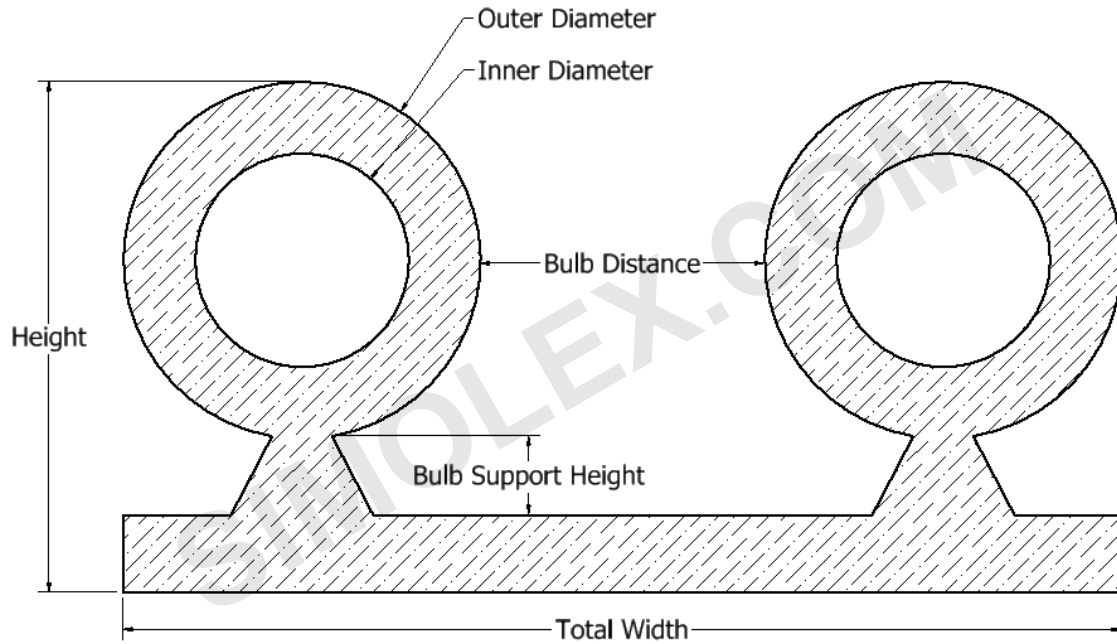

Fax : (734) 453 – 6120

Website: <http://simolex.com>

Part	DB14
Width	
Bulb Diameter	
Joint Thickness	
Material Hardness	
Customer Notes	

Note: Indicate all the necessary dimensions in the drawing. If there is extra dimensional details you want to provide us, please indicate it in the drawing.

14505 Keel Street, Plymouth, MI 48170

Phone : (734) 453 – 4500

Fax : (734) 453 – 6120

Website: <http://simolex.com>

Part	DB15
Total Width	
Height	
Bulb Support Height	
Bulb Distance	
Outer Diameter	
Inner Diameter	
Material Hardness	
Customer Notes	