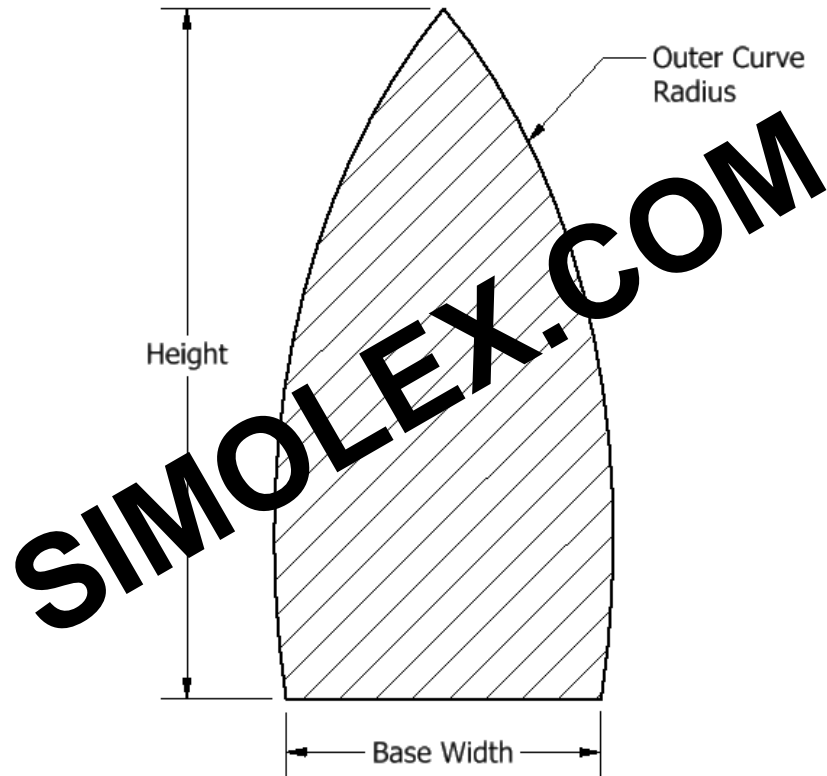

14505 Keel Street, Plymouth, MI 48170

Phone : (734) 453 – 4500

Fax : (734) 453 – 6120

Website: <http://simolex.com>

Part	Bullet6
Base Width	
Height	
Outer Curve Radius	
Material Hardness	
Customer Notes	

Note: Indicate all the necessary dimensions in the drawing. If there is extra dimensional details you want to provide us, please indicate it in the drawing.